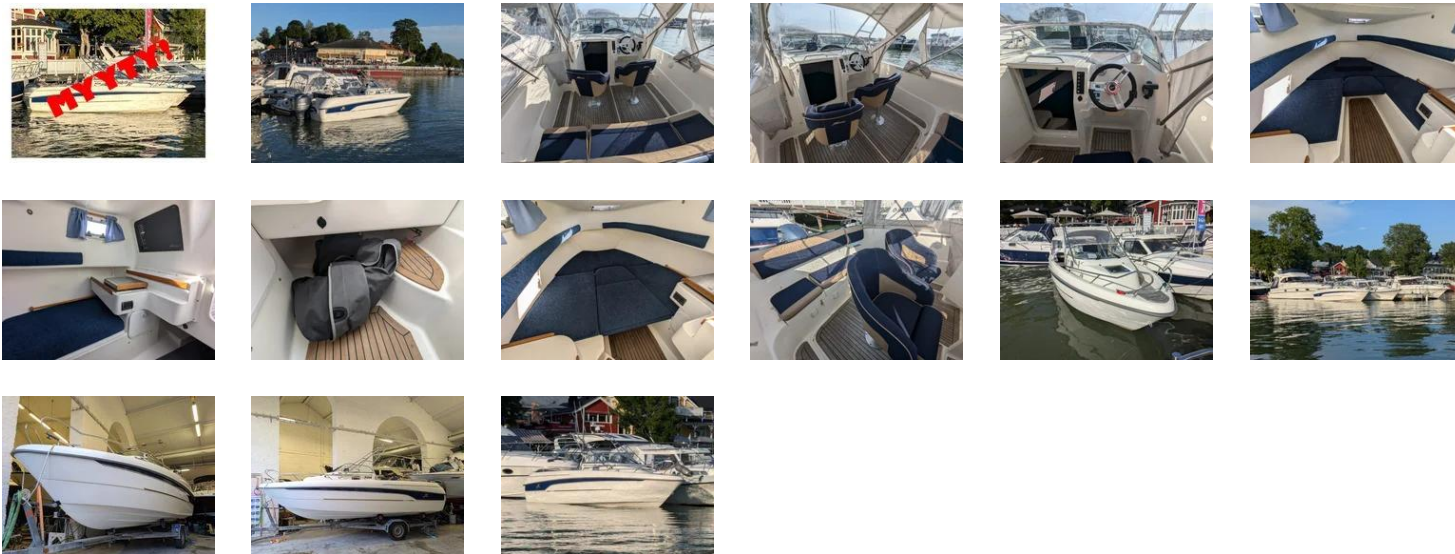

## Yamarin 62 WA

For sale, 28 900 €, 2012, Motor boat, Reinforced plastic, Valkoinen, Length: 6.17 Meter, Width: 2,48 Meter

### Accessories :

Bolsters, Echo sounder, Fence, GPS, Hood, Lights, Log, Pillows, Swimming ladders

**Technical information :** No. of beds **2**